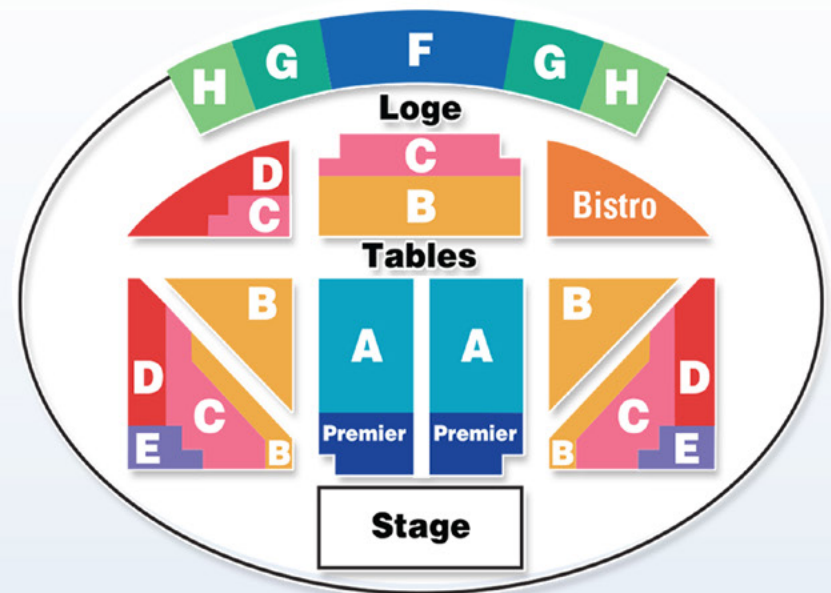

In partnership with the
Long Beach Branch NAACP

Our commitment to community

About
Capathia Jenkins
and
Ryan Shaw

LONGBEACHSYMPHONY.ORG

Program and artists subject to change.

Subscribe to the
POPS
 Today!

Long Beach Arena
 Pacific Ballroom
 300 E. Ocean Blvd., Long Beach, CA

Order online
 or call
 (562) 436-3203 ext. 1

| Price Level | 5-Concert Series |
|--------------------------------------|------------------|
| Premier Table | \$690 |
| A-Table | \$530 |
| B-Table | \$418 |
| Bistro Section (4-top table seating) | \$355 |
| C-Table | \$322 |
| D-Table | \$269 |
| E-Table | \$190 |
| F-Center Loge | \$208 |
| F-Center Loge Senior/Student | \$170 |
| G-Side Loge | \$156 |
| H-Side Loge | \$95 |