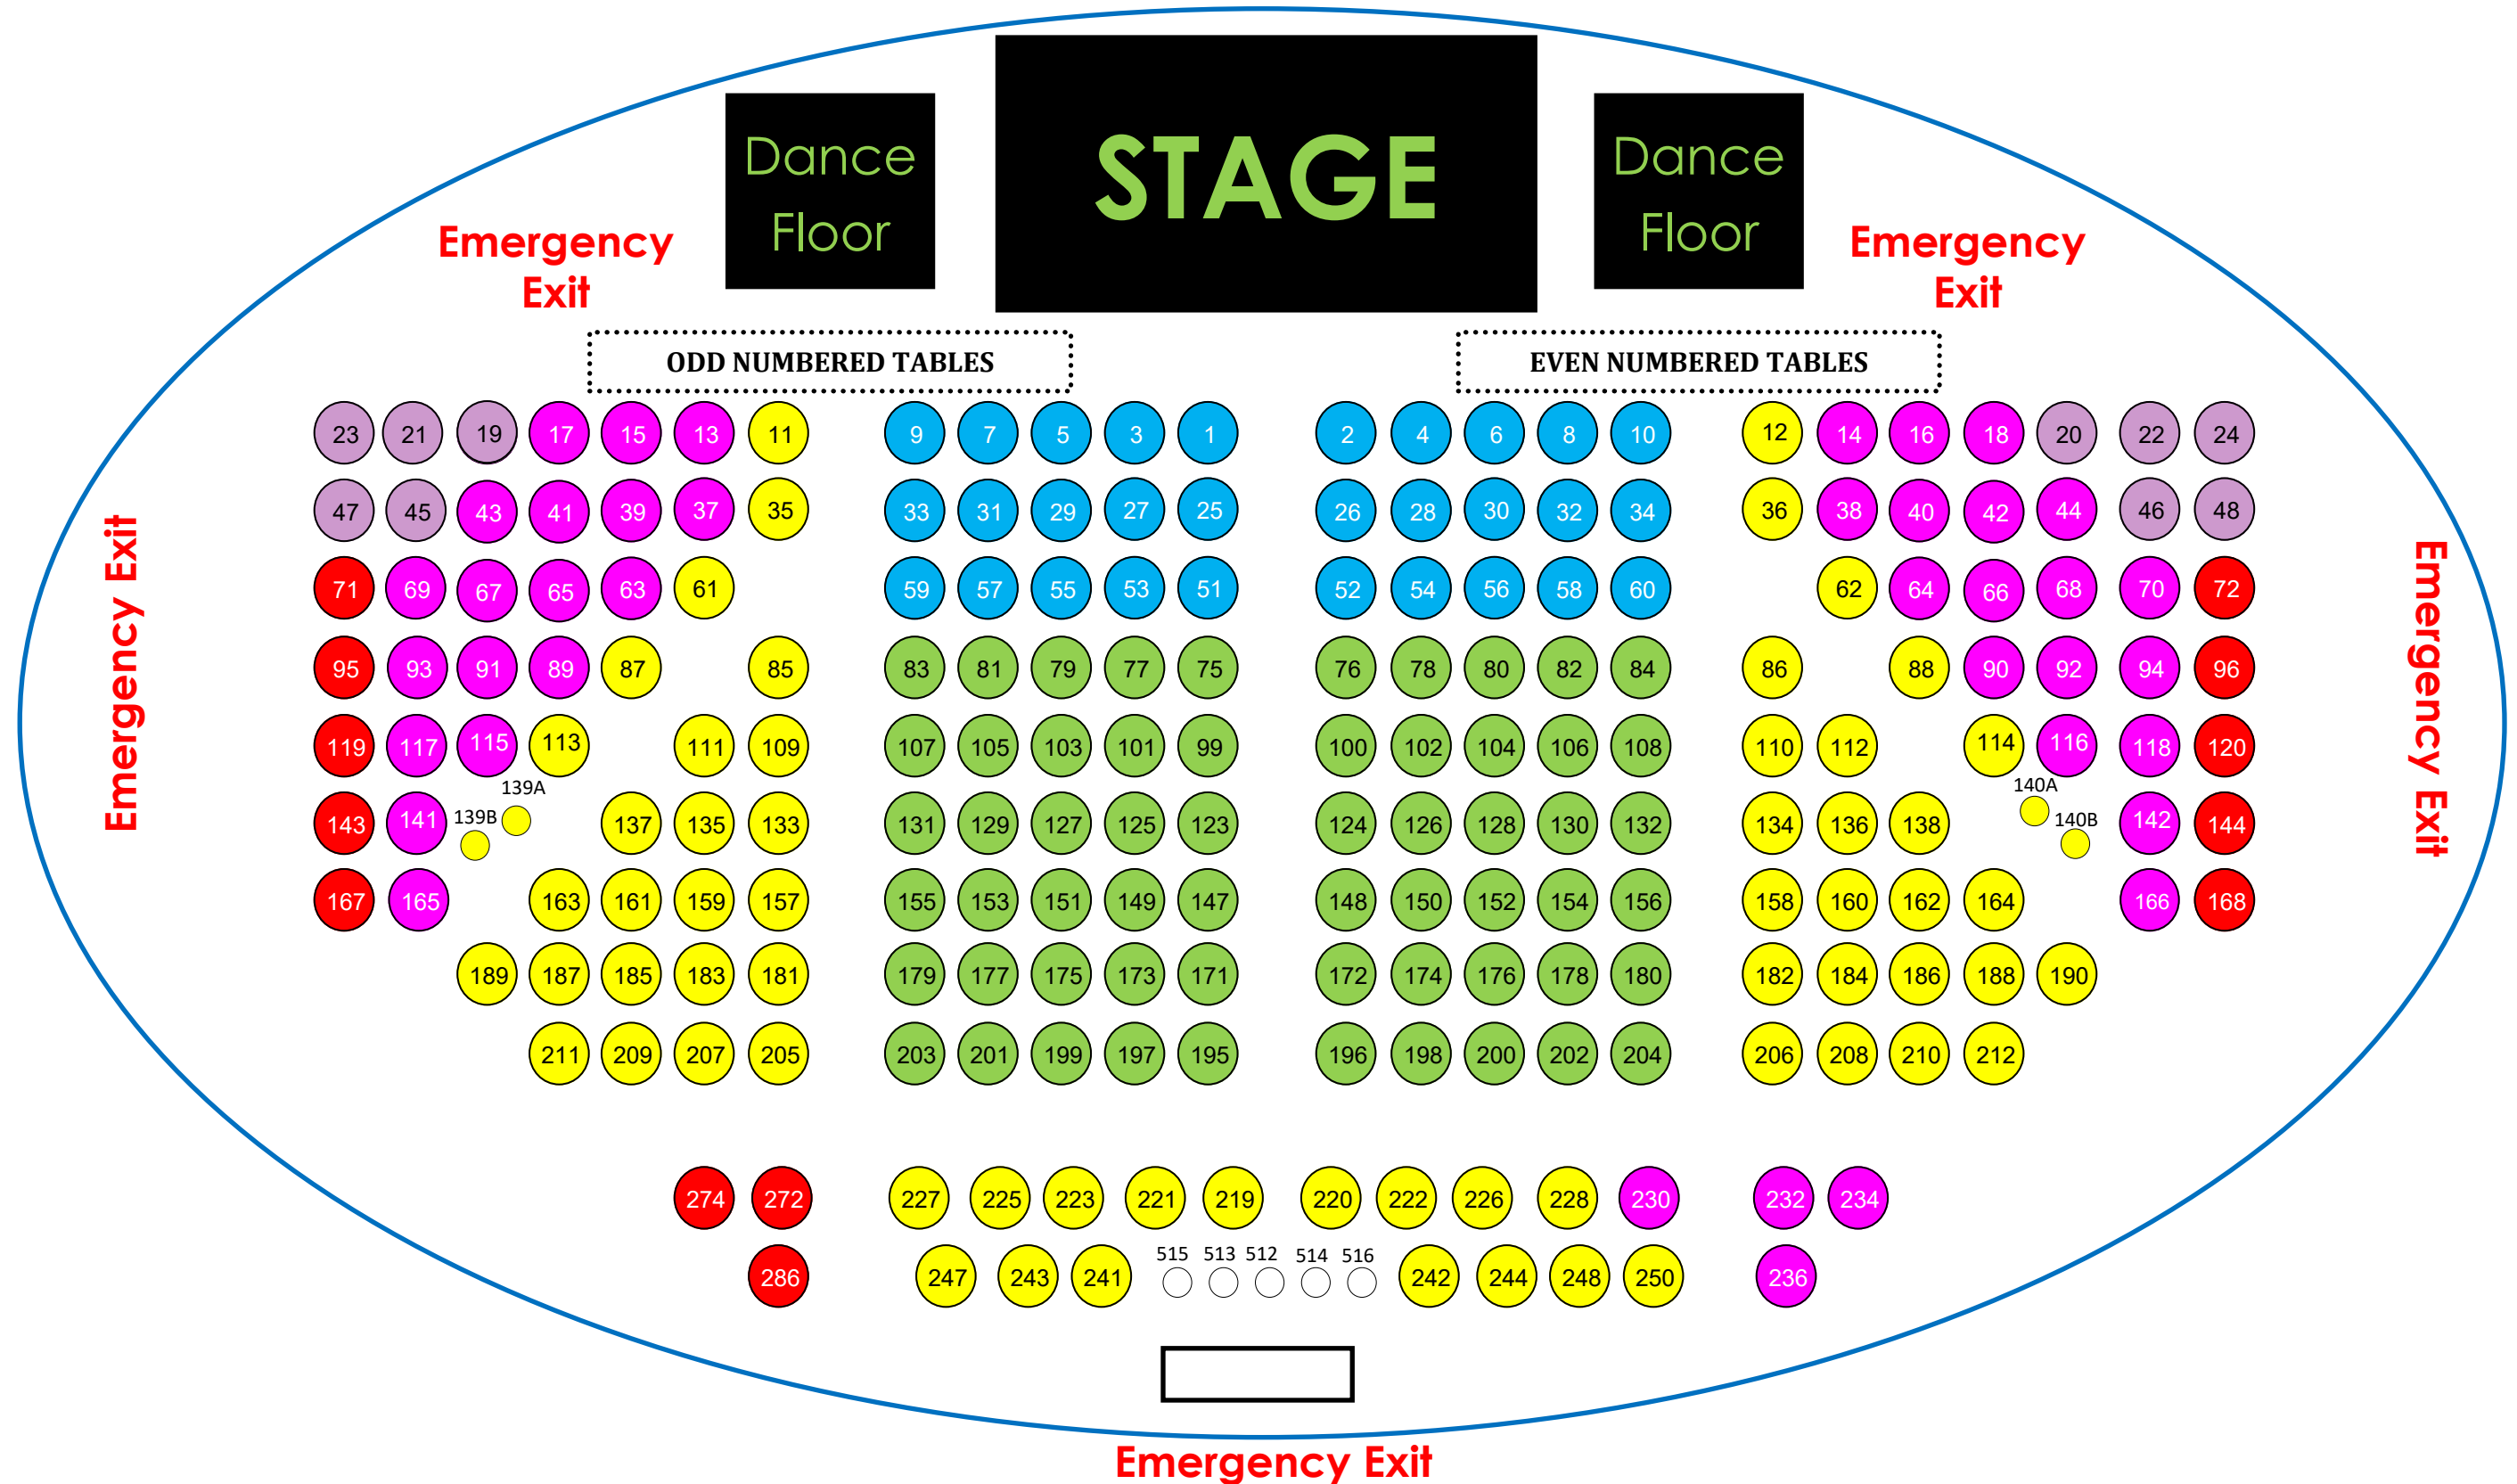

2023 - 2024 POPS Series

Long Beach Arena Table Seating Chart

Dance Floor

STAGE

Dance Floor

Emergency Exit

Emergency Exit

ODD NUMBERED TABLES

EVEN NUMBERED TABLES

Emergency Exit

Emergency Exit

Emergency Exit