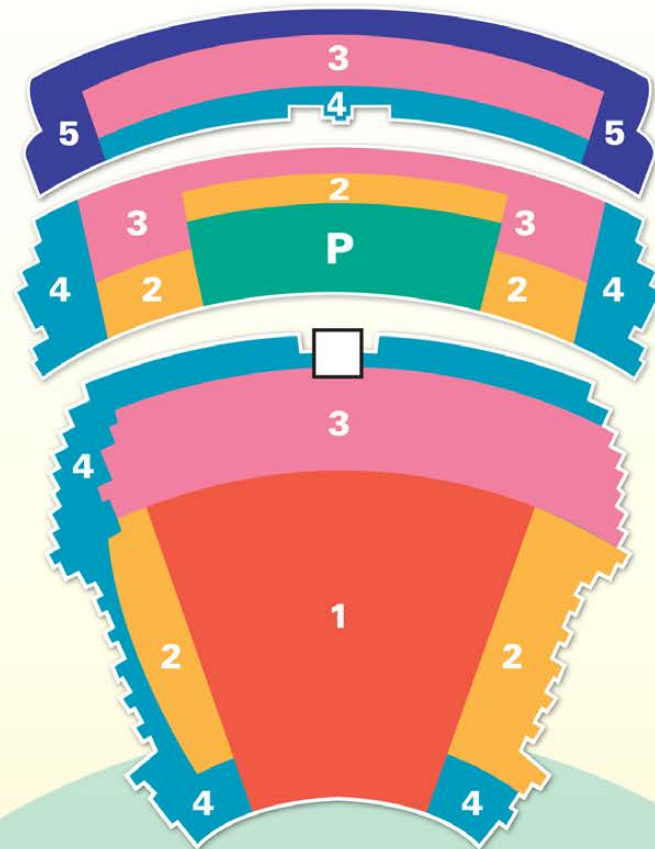

January 9, 2022

| Special Event

Get Tickets

[LONGBEACHSYMPHONY.ORG](http://longbeachsymphony.org)

Program and artists subject to change.

BECOME A
CLASSICAL
SUBSCRIBER TODAY!

Long Beach Performing Arts Center
Terrace Theater
300 E. Ocean Blvd., Long Beach, CA

Order online
or call
(562) 436-3203 ext. 1

Price Level	5-Concert Series
Premier Loge	\$415.00
Level 1	\$387.50
Level 1 Senior/Student*	\$345.00
Level 2	\$325.00
Level 3	\$235.00
Level 3 Senior/Student	\$217.50
Level 4	\$130.00
Level 5	\$110.00