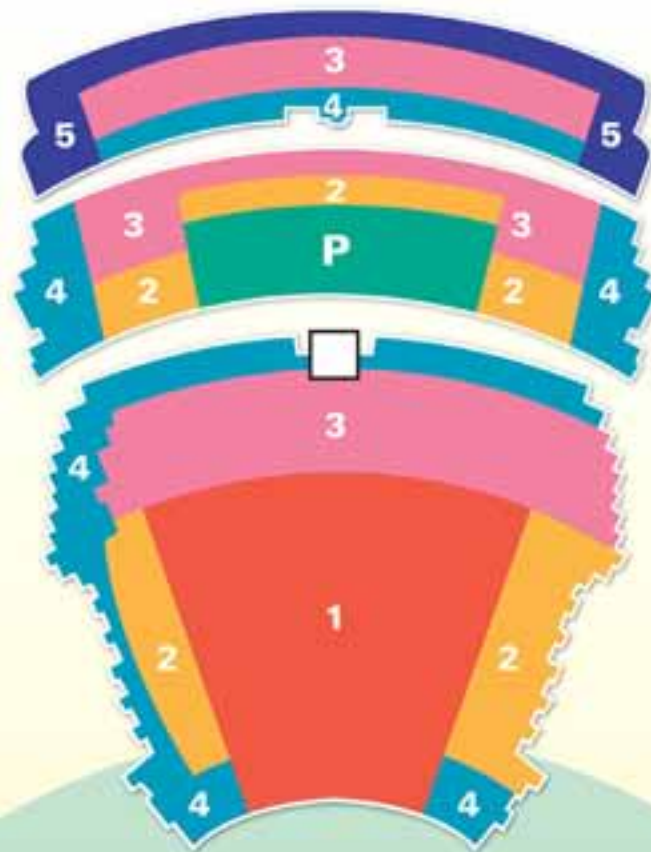

BECOME A
CLASSICAL
SUBSCRIBER TODAY!

Long Beach Performing Arts Center
Terrace Theater
300 E. Ocean Blvd., Long Beach, CA

Order online
or call
(562) 436-3203 ext. 1

Price Level	5-Concert Series
Premier Loge	\$415.00
Level 1	\$387.50
Level 1 Senior/Student*	\$345.00
Level 2	\$325.00
Level 3	\$235.00
Level 3 Senior/Student	\$217.50
Level 4	\$130.00
Level 5	\$110.00